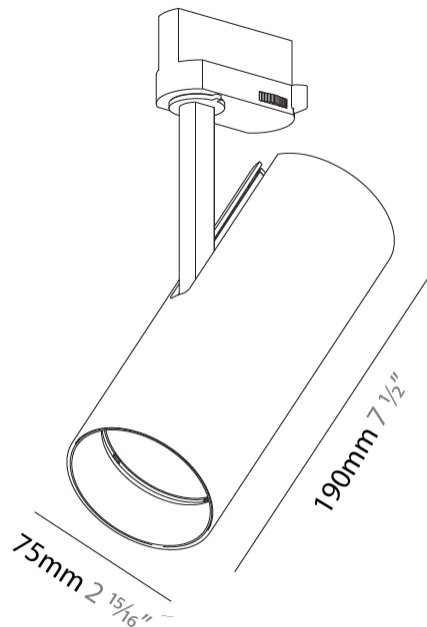

GENERAL

Series: Imagine
 Subseries: Imagine 75
 Brand: Prolicht
 Division: Architectural
 Mounting Type: Track
 Mounting Location: Ceiling

PHYSICAL

Shape: Cylinder
 Diameter (mm): 75
 Diameter (in): 2 15/16
 Height (mm): 190
 Height (in): 7 1/2
 Max. Overall Height (mm): 210
 Max. Overall Height (in): 8 1/4
 Light Distribution: Adjustable / Direct
 Weight (kg): 0.716
 Weight (lbs): 1.58
 Fixture Finish: SSR / BKV / CWI / CRY / HAB / UFT / ITA / RUA / FTG / MYG / LOD / PUS / FRO / FUP / KIA / POP / BLS / SPG / MEY / GOH / GUM / CHC / COM / ABZ / JAG / OBR / MOS / ROR
 Holder Finish: BLK / WHI / SIL
 Fixture Material: Aluminum Die Cast

OPTICAL

Optic°: Lens Pack - No Lens / Linear Spread Lens / Honeycomb / Spread Lens
 Beam Angle: 12
 Adjustability: Rotational 350°; Tilt 90°

RATINGS AND CERTIFICATIONS

Certified By: Certified for North American Standards
 IP rating: IP20