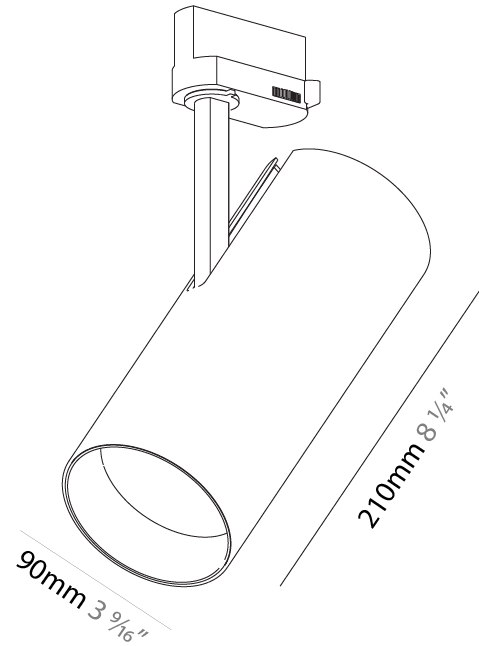

GENERAL

Series: Imagine
 Subseries: Imagine 90
 Brand: Prolicht
 Division: Architectural
 Mounting Type: Track
 Mounting Location: Ceiling

PHYSICAL

Shape: Cylinder
 Diameter (mm): 90
 Diameter (in): 3 9/16
 Height (mm): 210
 Height (in): 8 1/4
 Max. Overall Height (mm): 230
 Max. Overall Height (in): 9 1/16
 Light Distribution: Adjustable / Direct
 Weight (kg): 0.903
 Weight (lbs): 1.99
 Fixture Finish: SSR / BKV / CWI / CRY / HAB / UFT / ITA / RUA / FTG / MYG / LOD / PUS / FRO / FUP / KIA / POP / BLS / SPG / MEY / GOH / GUM / CHC / COM / ABZ / JAG / OBR / MOS / ROR
 Fixture Material: Aluminum Die Cast

OPTICAL

Reflector°: 6
 Optic°: Lens Pack - No Lens / Linear Spread Lens / Honeycomb / Spread Lens
 Adjustability: Rotational 350°; Tilt 90°

RATINGS AND CERTIFICATIONS

Certified By: Certified for North American Standards
 IP rating: IP20